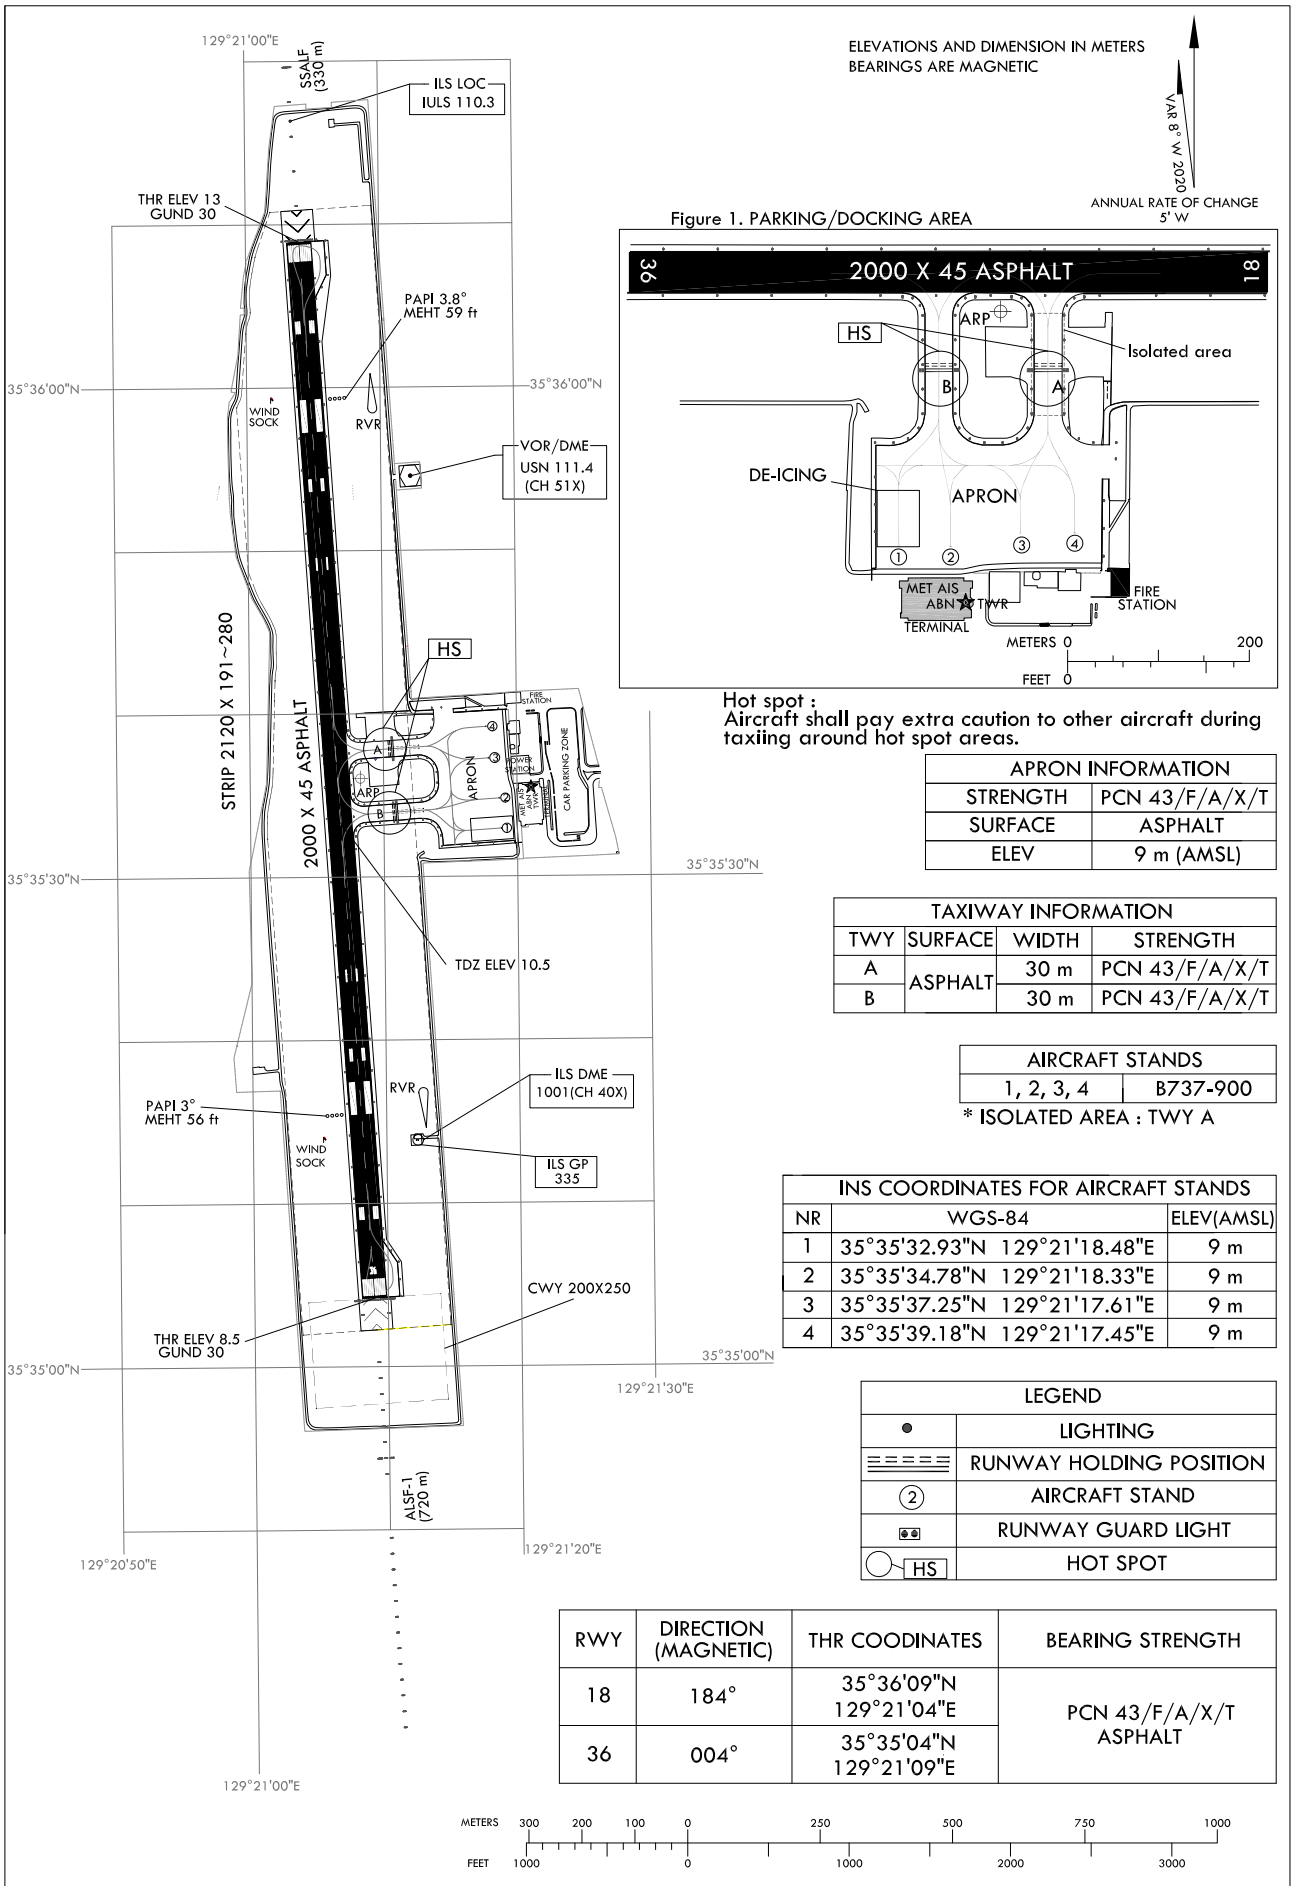

**AERODROME  
CHART - ICAO**

35°35'36"N  
129°21'08"E

ELEV 13 m / 42 ft

TWR 118.75  
GND 121.75

**ULSAN / Ulsan**

Change : Withdrawal of ACFT stands NR. 11 ~ 12.

**INTENTIONALLY**

**LEFT**

**BLANK**